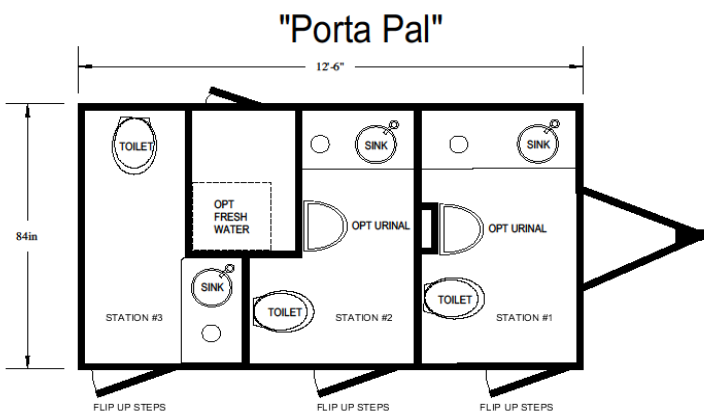

**BEMIDJI, MN
(218) 751-9453
www.portablejohn.net**

PO Box 593 Bemidji, MN 56619

48972 Thunderbolt Dr. Bemidji, MN
56601