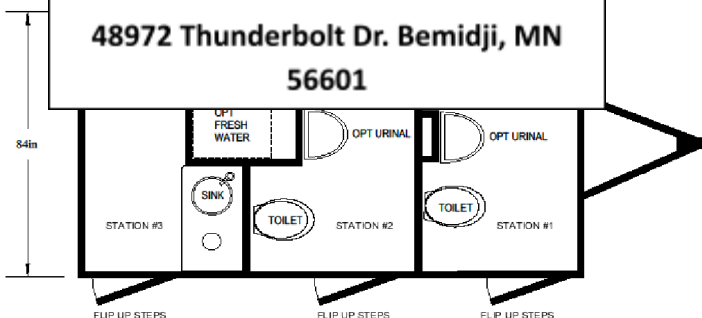

# ELITE THREE RESTROOM TRAILER

RESERVE TODAY FOR  
YOUR OUTDOOR  
EVENT

**(218)  
751-9453**

BEMIDJI, MN  
**(218) 751-9453**  
[www.portablejohn.net](http://www.portablejohn.net)

PO Box 593 Bemidji, MN 56619

48972 Thunderbolt Dr. Bemidji, MN  
56601

The *Elite Three* features three fully self-contained restrooms that offer privacy, complete with mar resistant interior walls, interior lighting, pedal flush toilets, vanity with metered faucets and stainless-steel sinks, mirrors, toiletry items, and air conditioning.

Exterior features include porch light and occupied/vacant indicator dead bolt on each door, flip up fabricated aluminum steps and stainless-steel handrails for your convenience and safety.

The 423 gallon holding tank is designed for a capacity of approximately 1200 flushes that is perfect for small to mid-sized special events.